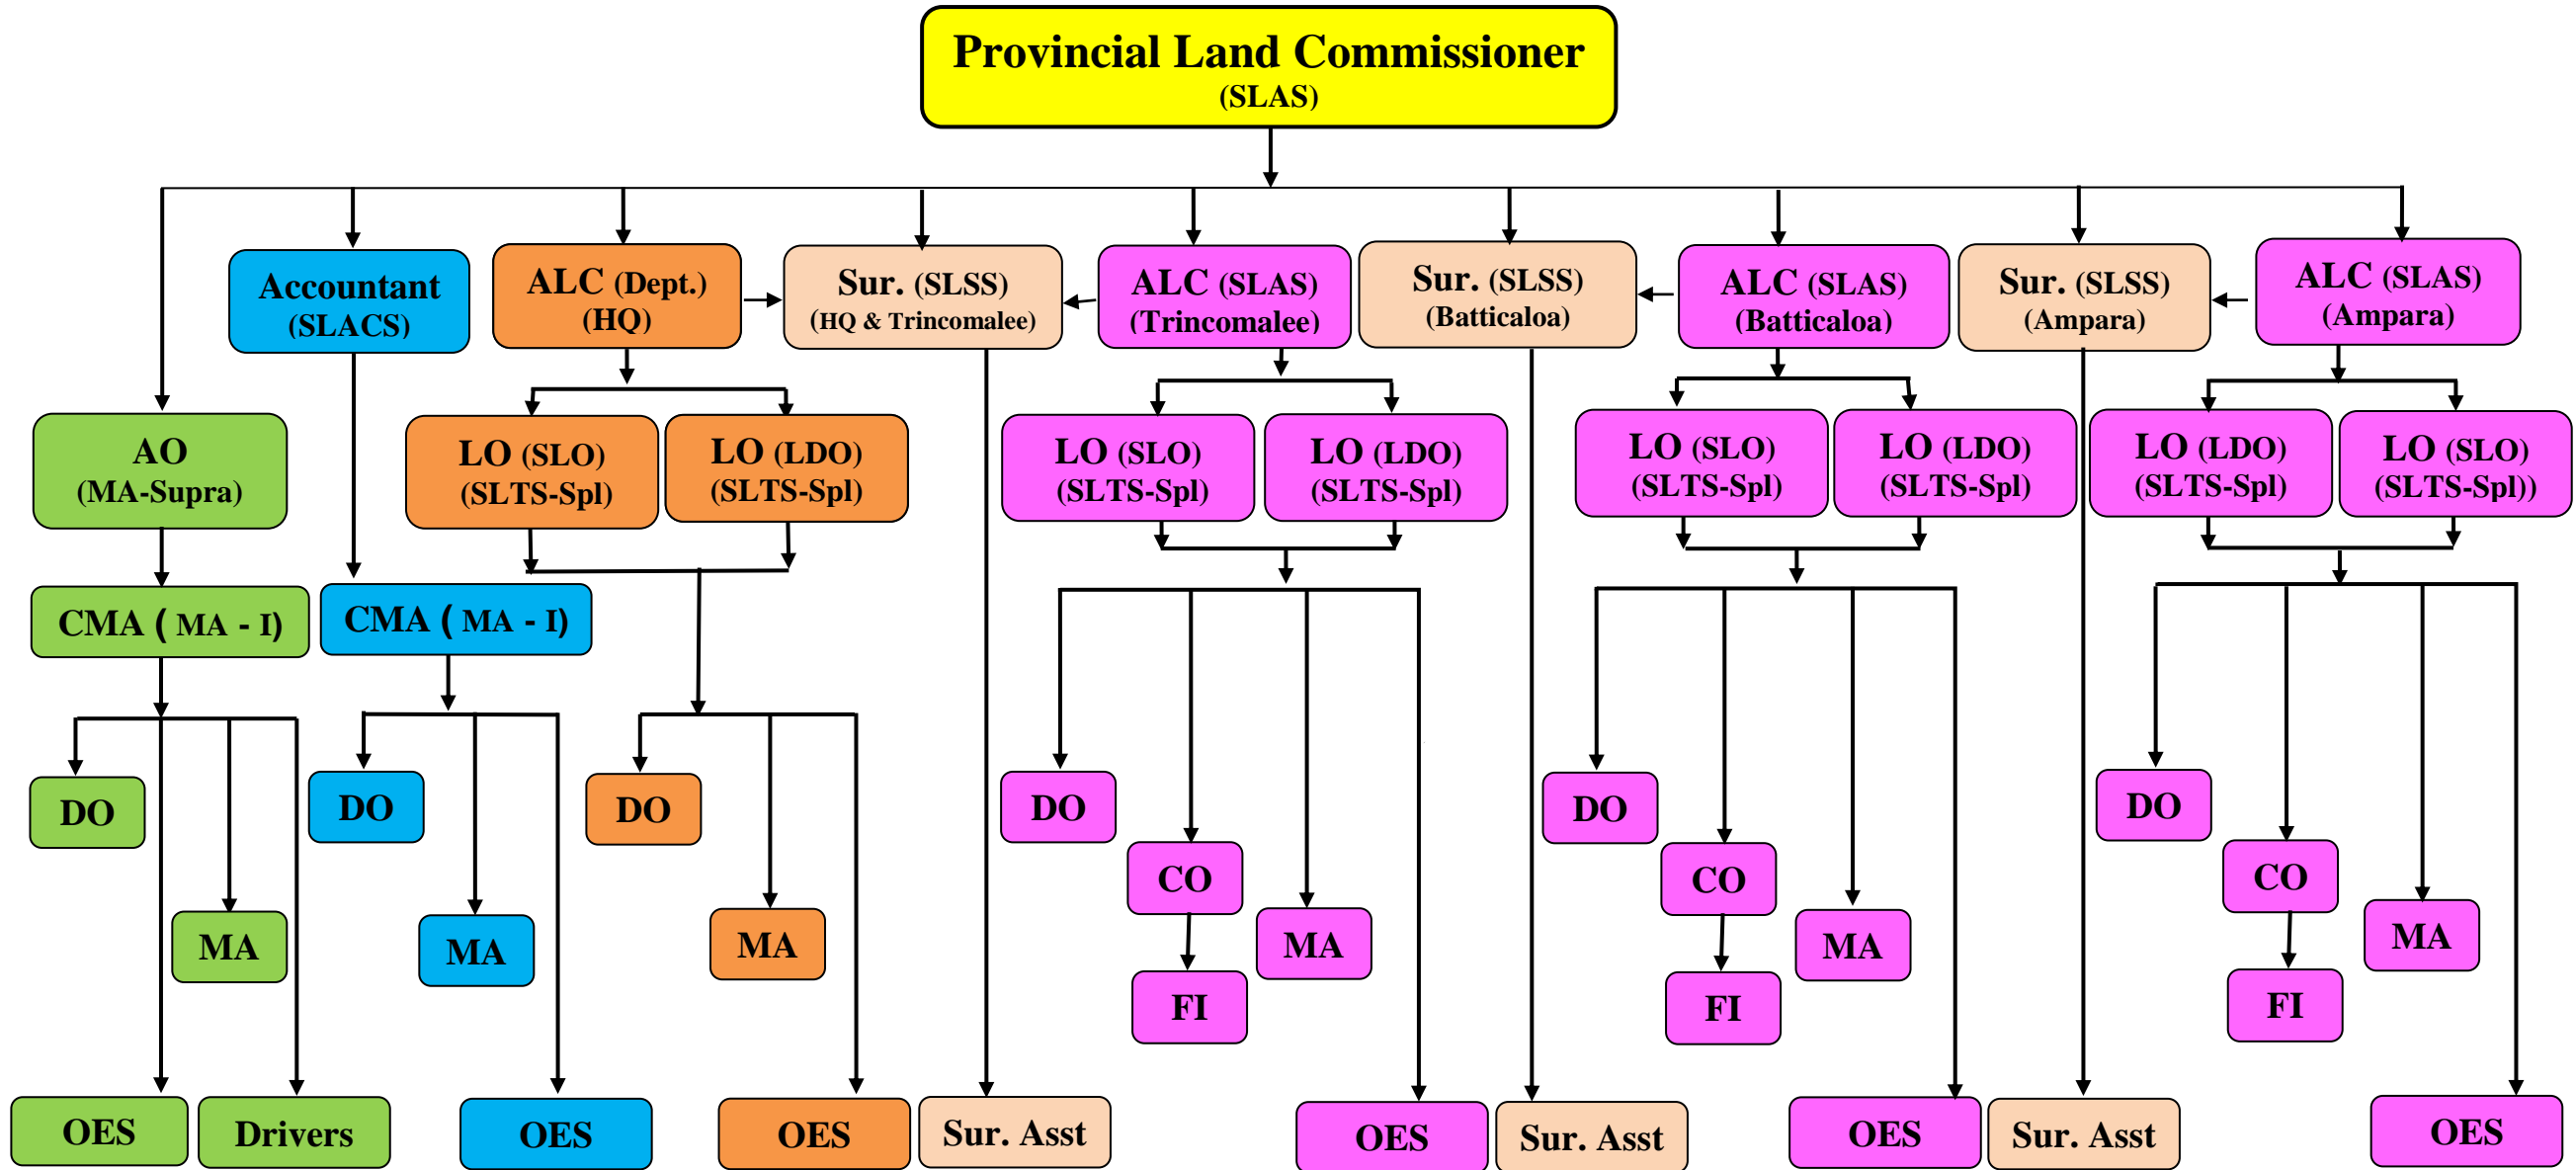

ORGANIZATION CHART OF DEPARTMENT OF LAND ADMINISTRATION EASTERN PROVINCE

ALC – Assistant Land Commissioner
 SLO – State Land Ordinance
 MA - Management Assistant

SUR. – Surveyor
 LDO – Land Development Ordinance
 FI – Field Instructor

HQ - Head Quarters
 CMA – Chief Management Assistant
 OES – Office Employee Service

AO - Administrative Officer
 DO - Development Officer
 Sur. Asst. – Survey Assistant

LO – Land Officer
 CO - Colonization Officer